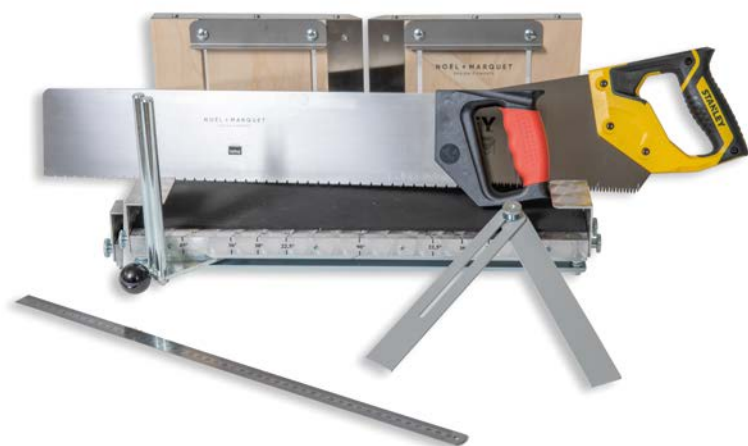

Accessories

Accessoires

Accesorios

Acessórios

MITRE BOX VARIO

ART.NR. 3001008
EAN 5412938880039

Content:

- mitre box
- 2 saws (PS saw and HDPS/PU 50cm saw)
- steel rule
- mobile bracket